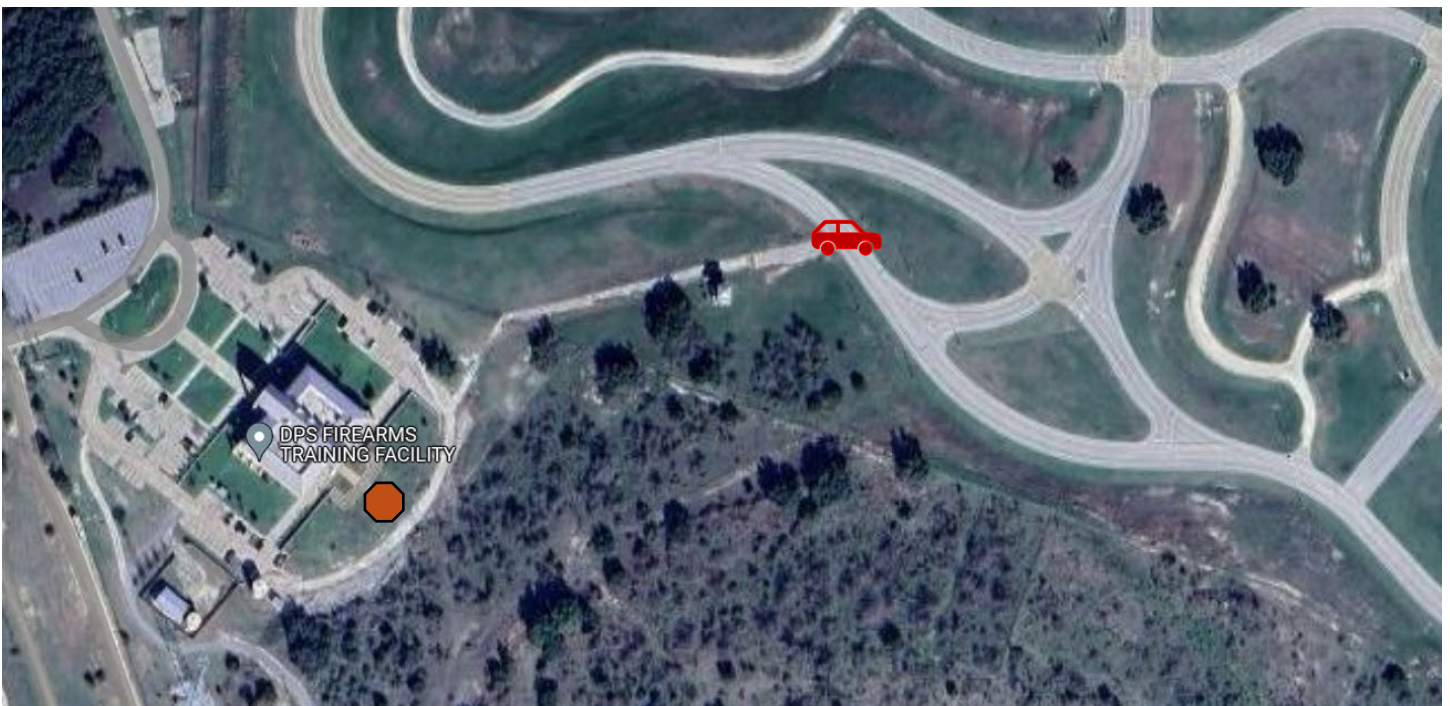

Clear Vehicle

Suspicious vehicle observed on the side of the road with large object in the back seat, possible bomb. UAS dispatched to clear the vehicle and attempt to determine if the object is a bomb.